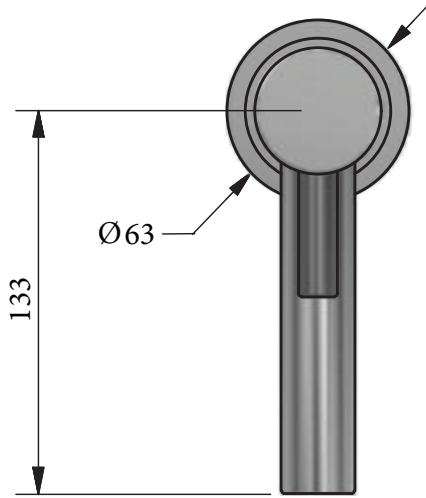

SWADLING

BRASSWARE

Absolute Mono / Mono Bidet Tap Installation Instructions

6920

6930

Before disposing of the carton and commencing installation, please check all parts against the parts list on back page. Please contact us immediately if any parts are missing or damaged.

Swadling Brassware, Churchward Road, Yate, Bristol, BS37 5PL
Telephone: 02392 255536 Email: tech@swadlingbrassware.co.uk

DIMENSIONS

Mono Tap

Mono Bidet Tap

INSTALLATION

Ø35

1/2" BSP Inlets

Ø35

1/2" BSP Inlets

PARTS LIST