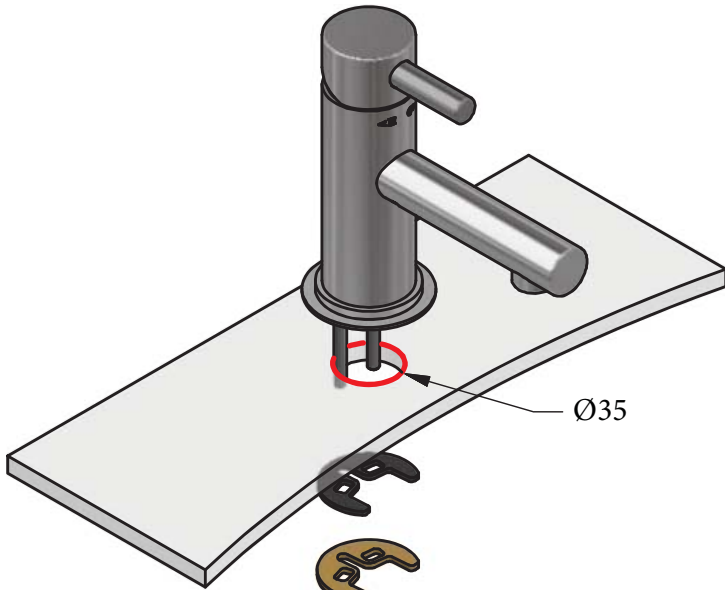

SWADLING

BRASSWARE

Absolute Mono / Mono Bidet Tap Installation Instructions

6920

6930

Before disposing of the carton and commencing installation, please check all parts against the parts list on back page. Please contact us immediately if any parts are missing or damaged.

Swadling Brassware, Churchward Road, Yate, Bristol, BS37 5PL
Telephone: 02392 255536 Email: tech@swadlingbrassware.co.uk

DIMENSIONS

Mono Tap

Mono Bidet Tap

INSTALLATION

Ø35

1/2" BSP Inlets

Ø35

1/2" BSP Inlets

PARTS LIST