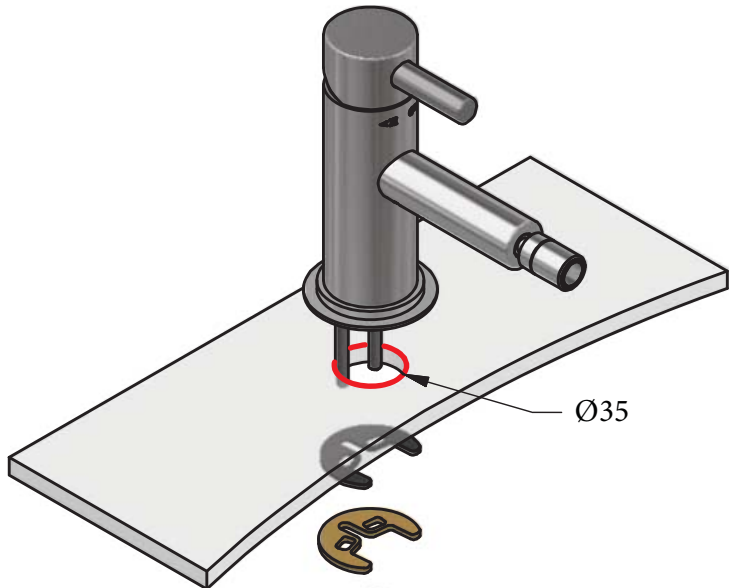

SWADLING

BRASSWARE

Absolute Mono / Mono Bidet Tap Installation Instructions

6920

6930

Before disposing of the carton and commencing installation, please check all parts against the parts list on back page. Please contact us immediately if any parts are missing or damaged.

Swadling Brassware, Churchward Road, Yate, Bristol, BS37 5PL
Telephone: 02392 255536 Email: tech@swadlingbrassware.co.uk

DIMENSIONS

Mono Tap

Mono Bidet Tap

INSTALLATION

Ø35

1/2" BSP Inlets

Ø35

1/2" BSP Inlets

PARTS LIST