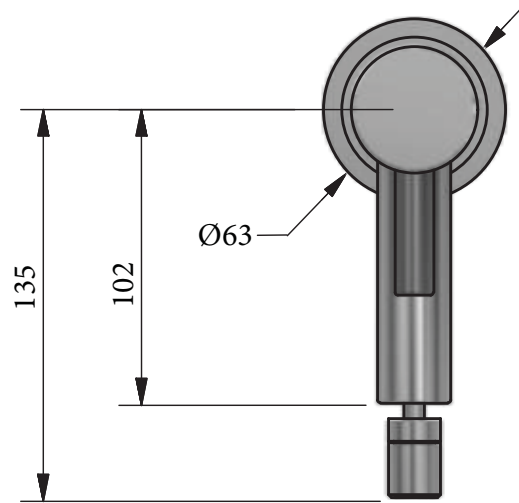

SWADLING

BRASSWARE

Absolute Mono / Mono Bidet Tap Installation Instructions

6920

6930

Before disposing of the carton and commencing installation, please check all parts against the parts list on back page. Please contact us immediately if any parts are missing or damaged.

Swadling Brassware, Churchward Road, Yate, Bristol, BS37 5PL
Telephone: 02392 255536 Email: tech@swadlingbrassware.co.uk

DIMENSIONS

Mono Tap

Mono Bidet Tap

INSTALLATION

Ø35

1/2" BSP Inlets

Ø35

1/2" BSP Inlets

PARTS LIST