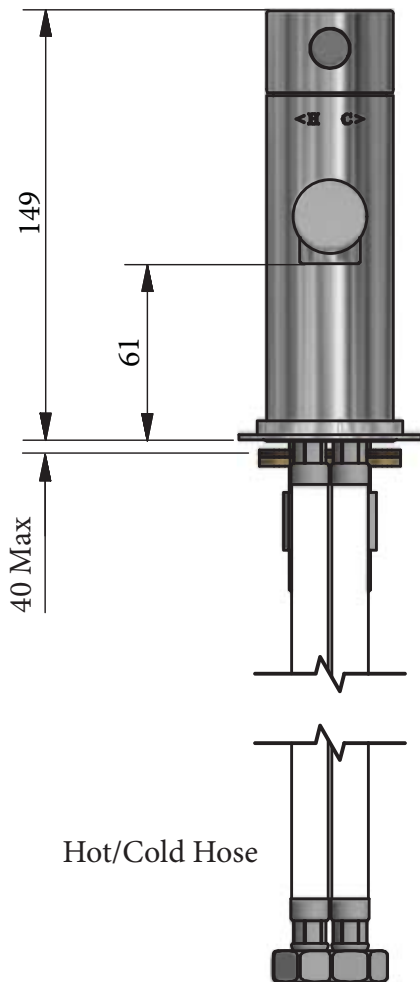

SWADLING

BRASSWARE

Absolute Mono / Mono Bidet Tap Installation Instructions

6920

6930

Before disposing of the carton and commencing installation, please check all parts against the parts list on back page. Please contact us immediately if any parts are missing or damaged.

Swadling Brassware, Churchward Road, Yate, Bristol, BS37 5PL
Telephone: 02392 255536 Email: tech@swadlingbrassware.co.uk

DIMENSIONS

Mono Tap

Mono Bidet Tap

INSTALLATION

Ø35

1/2" BSP Inlets

Ø35

1/2" BSP Inlets

PARTS LIST