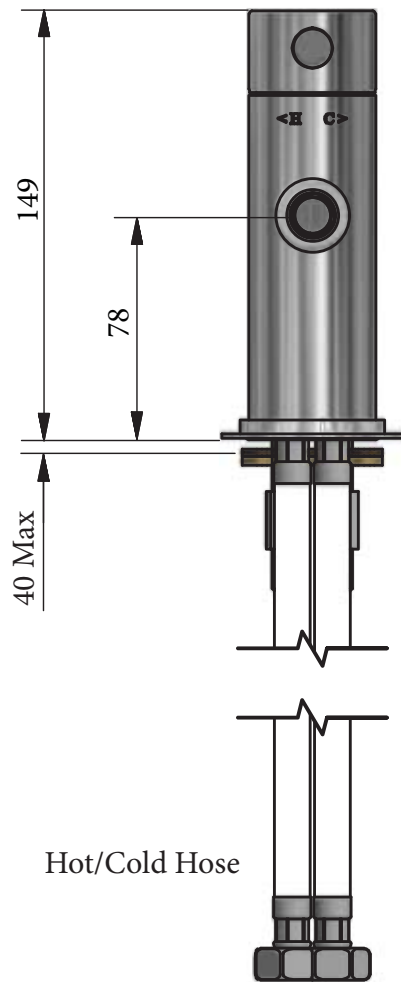

SWADLING

BRASSWARE

Absolute Mono / Mono Bidet Tap Installation Instructions

6920

6930

Before disposing of the carton and commencing installation, please check all parts against the parts list on back page. Please contact us immediately if any parts are missing or damaged.

Swadling Brassware, Churchward Road, Yate, Bristol, BS37 5PL
Telephone: 02392 255536 Email: tech@swadlingbrassware.co.uk

DIMENSIONS

Mono Tap

Mono Bidet Tap

INSTALLATION

Ø35

1/2" BSP Inlets

Ø35

1/2" BSP Inlets

PARTS LIST