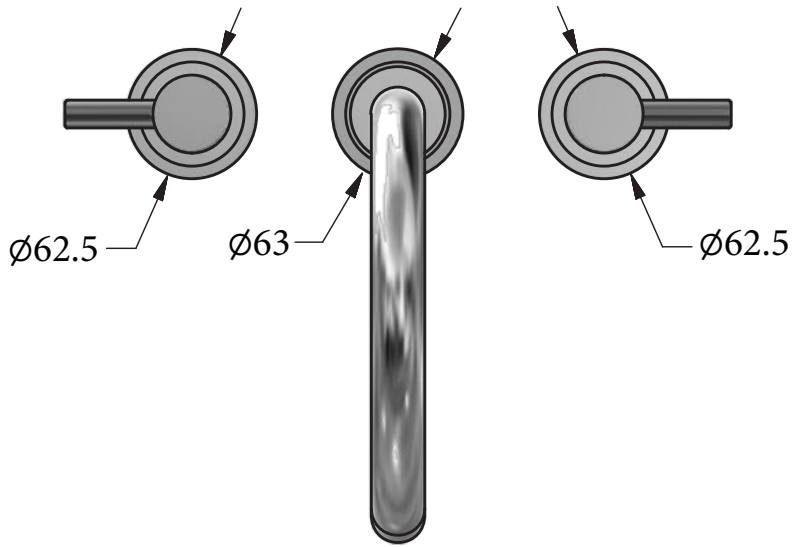

SWADLING

BRASSWARE

Absolute Deck Mount 3 Hole Swan Spout Basin Mixer
Installation Instructions
1 Spout Height, 1 Spout Length

6910

Before disposing of the carton and commencing installation, please check all parts against the parts list on back page. Please contact us immediately if any parts are missing or damaged.

Swadling Brassware, Churchward Road, Yate, Bristol, BS37 5PL
Telephone: 02392 255536 Email: tech@swadlingbrassware.co.uk

DIMENSIONS

INSTALLATION

PARTS LIST