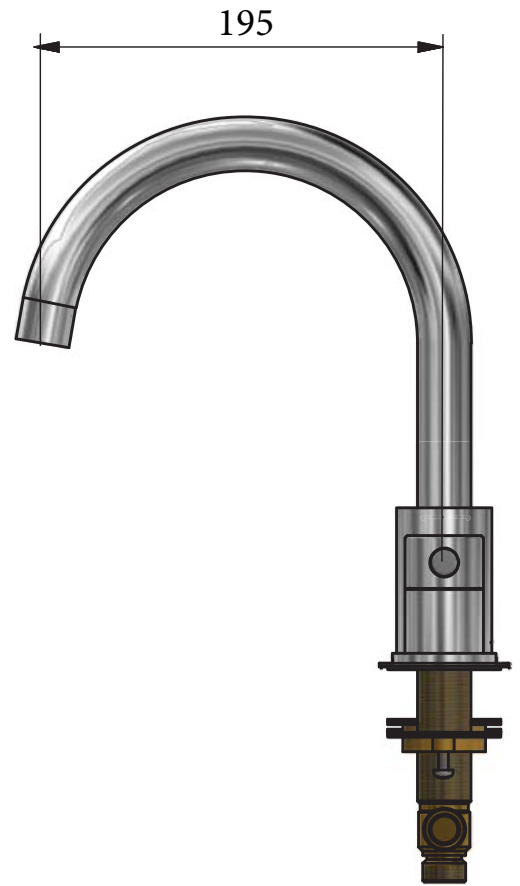

SWADLING

BRASSWARE

Absolute Deck Mount 3 Hole Swan Spout Basin Mixer
Installation Instructions
1 Spout Height, 1 Spout Length

6910

Before disposing of the carton and commencing installation, please check all parts against the parts list on back page. Please contact us immediately if any parts are missing or damaged.

Swadling Brassware, Churchward Road, Yate, Bristol, BS37 5PL
Telephone: 02392 255536 Email: tech@swadlingbrassware.co.uk

DIMENSIONS

INSTALLATION

PARTS LIST