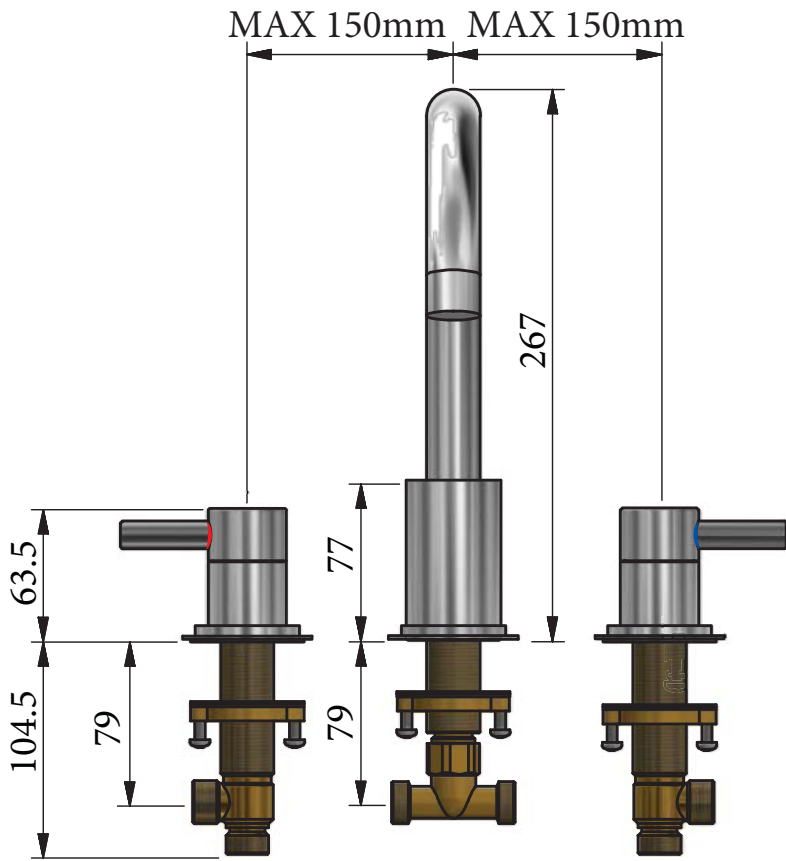

SWADLING

BRASSWARE

Absolute Deck Mount 3 Hole Swan Spout Basin Mixer
Installation Instructions
1 Spout Height, 1 Spout Length

6910

Before disposing of the carton and commencing installation, please check all parts against the parts list on back page. Please contact us immediately if any parts are missing or damaged.

Swadling Brassware, Churchward Road, Yate, Bristol, BS37 5PL
Telephone: 02392 255536 Email: tech@swadlingbrassware.co.uk

DIMENSIONS

INSTALLATION

PARTS LIST