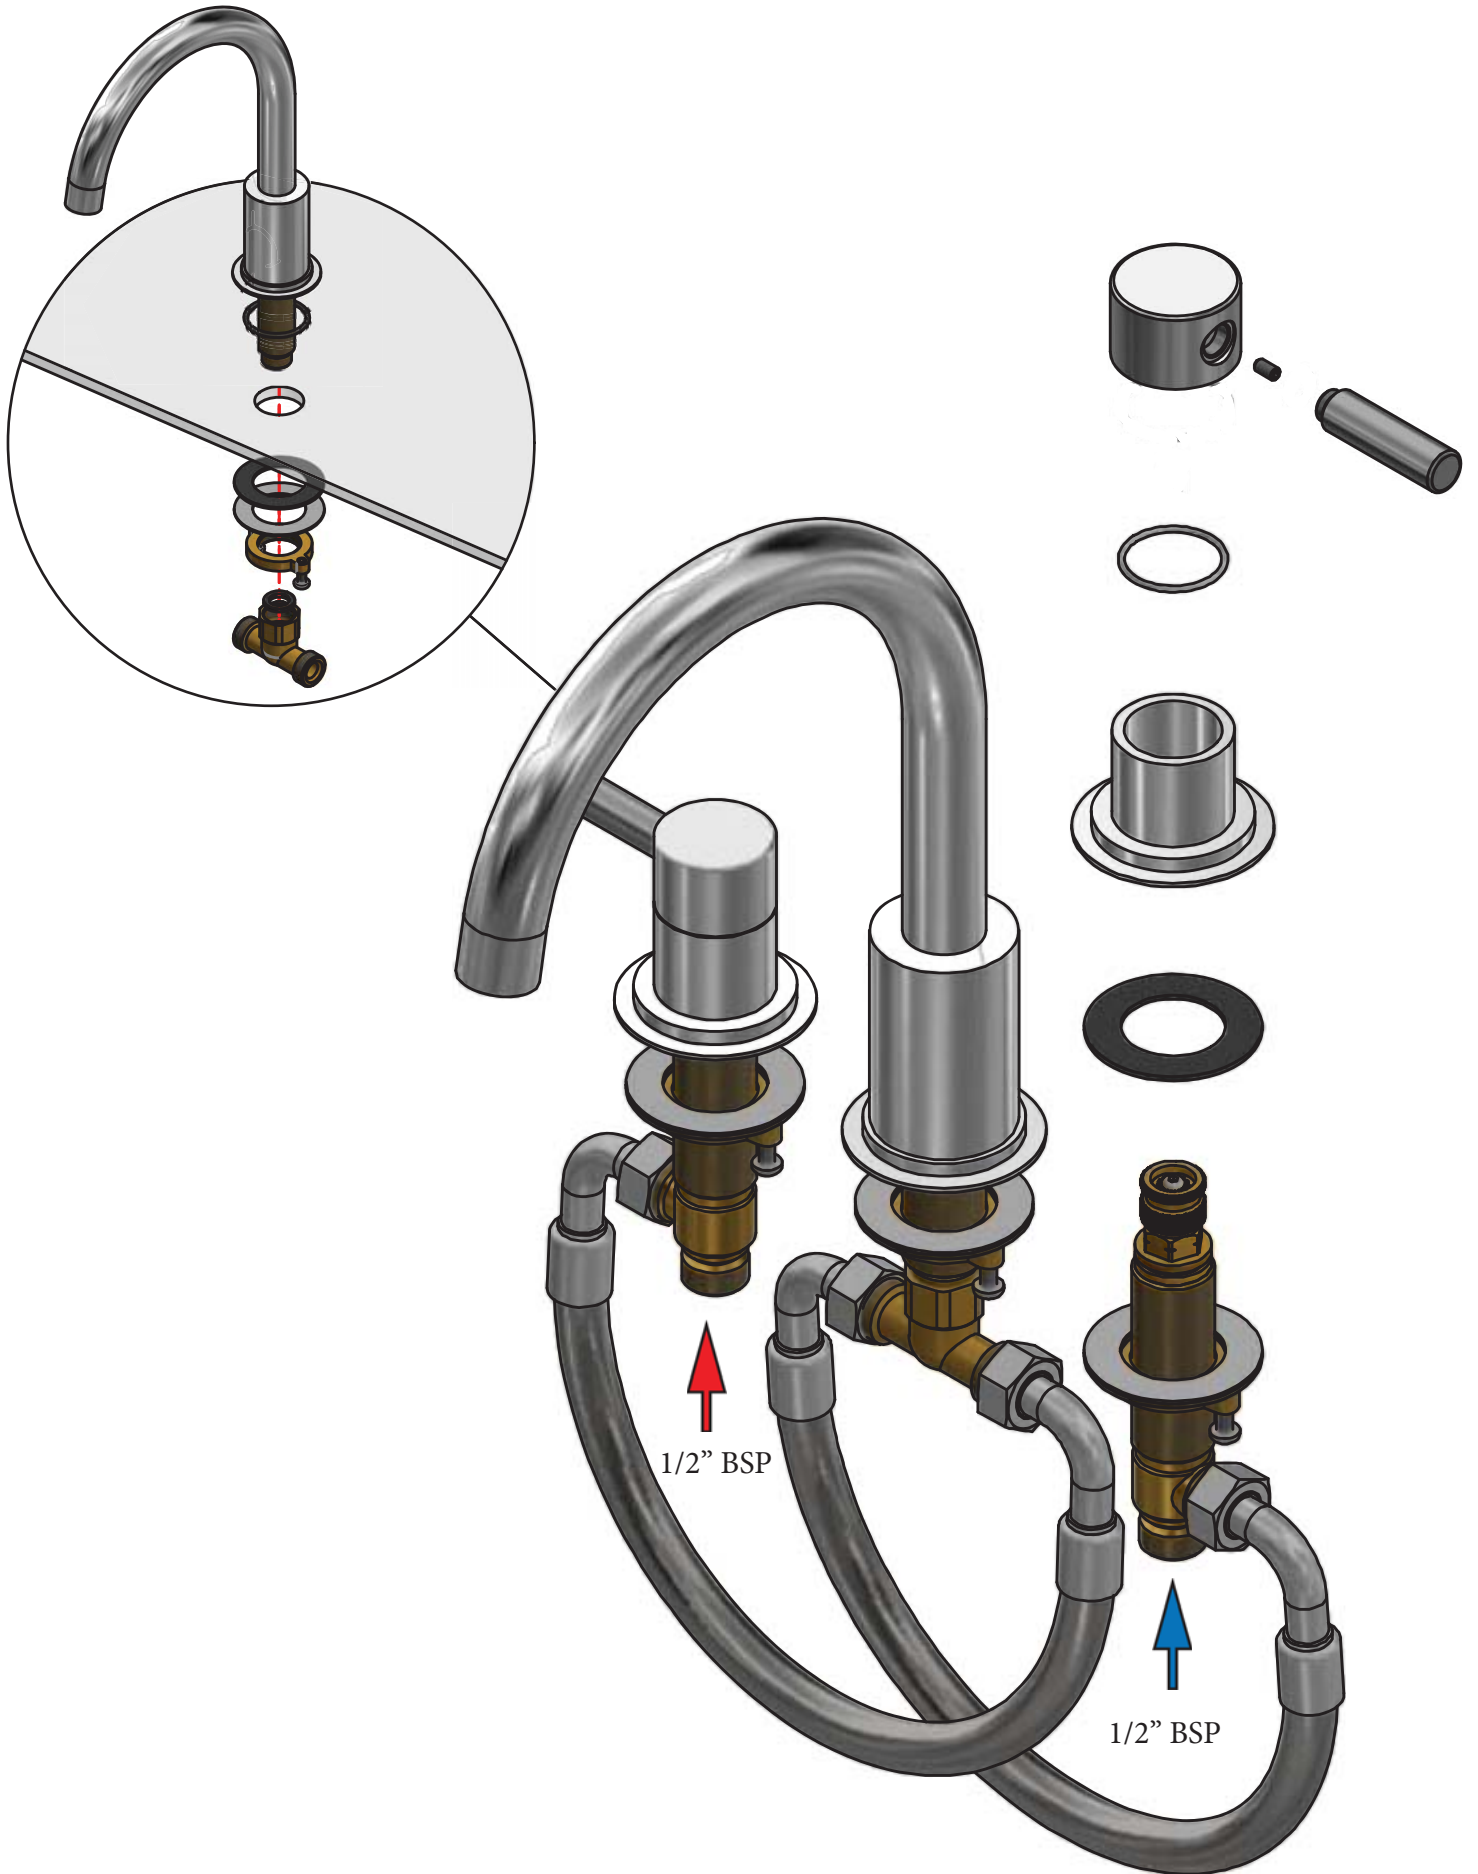

INSTALLATION